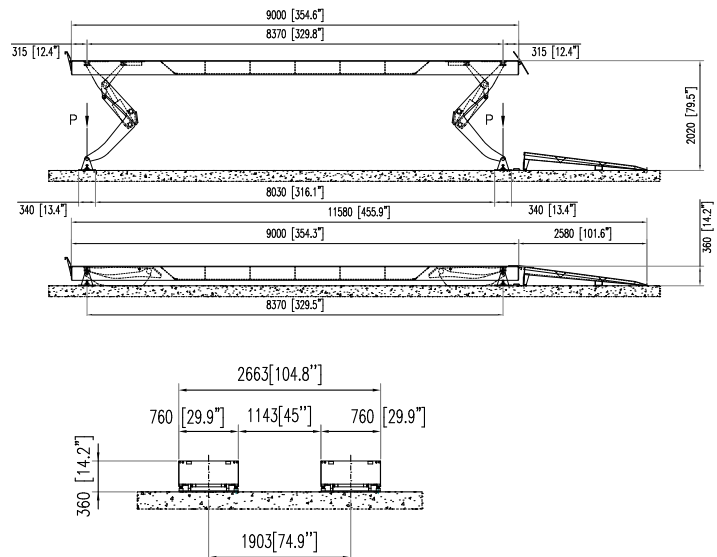

EQUIPMENT FOOTPRINT

Архангельск (8182)63-90-72
Астана (7172)727-132
Астрахань (8512)99-46-04
Барнаул (3852)73-04-60
Белгород (4722)40-23-64
Брянск (4832)59-03-52
Владивосток (423)249-28-31
Волгоград (844)278-03-48
Вологда (8172)26-41-59
Воронеж (473)204-51-73
Екатеринбург (343)384-55-89
Иваново (4932)77-34-06

Ижевск (3412)26-03-58
Иркутск (395)279-98-46
Казань (843)206-01-48
Калининград (4012)72-03-81
Калуга (4842)92-23-67
Кемерово (3842)65-04-62
Киров (8332)68-02-04
Краснодар (861)203-40-90
Красноярск (391)204-63-61
Курск (4712)77-13-04
Липецк (4742)52-20-81
Киргизия (996)312-96-26-47

Магнитогорск (3519)55-03-13
Москва (495)268-04-70
Мурманск (8152)59-64-93
Набережные Челны (8552)20-53-41
Нижний Новгород (831)429-08-12
Новокузнецк (3843)20-46-81
Новосибирск (383)227-86-73
Омск (3812)21-46-40
Орел (4862)44-53-42
Оренбург (3532)37-68-04
Пенза (8412)22-31-16
Россия (495)268-04-70

Пермь (342)205-81-47
Ростов-на-Дону (863)308-18-15
Рязань (4912)46-61-64
Самара (846)206-03-16
Санкт-Петербург (812)309-46-40
Саратов (845)249-38-78
Севастополь (8692)22-31-93
Симферополь (3652)67-13-56
Смоленск (4812)29-41-54
Сочи (862)225-72-31
Ставрополь (8652)20-65-13
Казахстан (772)734-952-31

Сургут (3462)77-98-35
Тверь (4822)63-31-35
Томск (3822)98-41-53
Тула (4872)74-02-29
Тюмень (3452)66-21-18
Ульяновск (8422)24-23-59
Уфа (347)229-48-12
Хабаровск (4212)92-98-04
Челябинск (351)202-03-61
Череповец (8202)49-02-64
Ярославль (4852)69-52-93