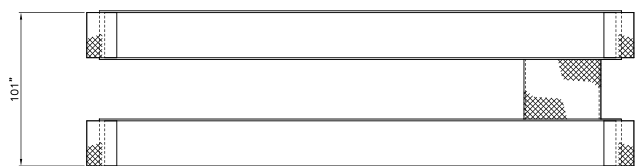

EQUIPMENT FOOTPRINT

Архангельск (8182)63-90-72
Астана (7172)727-132
Астрахань (8512)99-46-04
Барнаул (3852)73-04-60
Белгород (4722)40-23-64
Брянск (4832)59-03-52
Владивосток (423)249-28-31
Волгоград (844)278-03-48
Вологда (8172)26-41-59
Воронеж (473)204-51-73
Екатеринбург (343)384-55-89
Иваново (4932)77-34-06

Ижевск (3412)26-03-58
Иркутск (395)279-98-46
Казань (843)206-01-48
Калининград (4012)72-03-81
Калуга (4842)92-23-67
Кемерово (3842)65-04-62
Киров (8332)68-02-04
Краснодар (861)203-40-90
Красноярск (391)204-63-61
Курск (4712)77-13-04
Липецк (4742)52-20-81
Киргизия (996)312-96-26-47

Магнитогорск (3519)55-03-13
Москва (495)268-04-70
Мурманск (8152)59-64-93
Набережные Челны (8552)20-53-41
Нижегород (831)429-08-12
Новокузнецк (3843)20-46-81
Новосибирск (383)227-86-73
Омск (3812)21-46-40
Орел (4862)44-53-42
Оренбург (3532)37-68-04
Пенза (8412)22-31-16
Россия (495)268-04-70

Пермь (342)205-81-47
Ростов-на-Дону (863)308-18-15
Рязань (4912)46-61-64
Самара (846)206-03-16
Санкт-Петербург (812)309-46-40
Саратов (845)249-38-78
Севастополь (8692)22-31-93
Симферополь (3652)67-13-56
Смоленск (4812)29-41-54
Сочи (862)225-72-31
Ставрополь (8652)20-65-13
Казахстан (772)734-952-31

Сургут (3462)77-98-35
Тверь (4822)63-31-35
Томск (3822)98-41-53
Тула (4872)74-02-29
Тюмень (3452)66-21-18
Ульяновск (8422)24-23-59
Уфа (347)229-48-12
Хабаровск (4212)92-98-04
Челябинск (351)202-03-61
Череповец (8202)49-02-64
Ярославль (4852)69-52-93