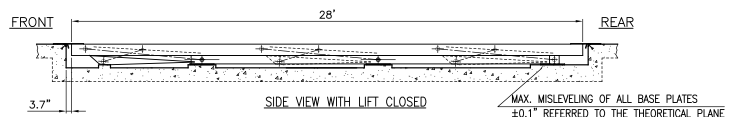

EQUIPMENT FOOTPRINT

Архангельск (8182)63-90-72
Астана (7172)727-132
Астрахань (8512)99-46-04
Барнаул (3852)73-04-60
Белгород (4722)40-23-64
Брянск (4832)59-03-52
Владивосток (423)249-28-31
Волгоград (844)278-03-48
Вологда (8172)26-41-59
Воронеж (473)204-51-73
Екатеринбург (343)384-55-89
Иваново (4932)77-34-06

Ижевск (3412)26-03-58
Иркутск (395)279-98-46
Казань (843)206-01-48
Калининград (4012)72-03-81
Калуга (4842)92-23-67
Кемерово (3842)65-04-62
Киров (8332)68-02-04
Краснодар (861)203-40-90
Красноярск (391)204-63-61
Курск (4712)77-13-04
Липецк (4742)52-20-81
Киргизия (996)312-96-26-47

Магнитогорск (3519)55-03-13
Москва (495)268-04-70
Мурманск (8152)59-64-93
Набережные Челны (8552)20-53-41
Нижегород (831)429-08-12
Новокузнецк (3843)20-46-81
Новосибирск (383)227-86-73
Омск (3812)21-46-40
Орел (4862)44-53-42
Оренбург (3532)37-68-04
Пенза (8412)22-31-16
Россия (495)268-04-70

Пермь (342)205-81-47
Ростов-на-Дону (863)308-18-15
Рязань (4912)46-61-64
Самара (846)206-03-16
Санкт-Петербург (812)309-46-40
Саратов (845)249-38-78
Севастополь (8692)22-31-93
Симферополь (3652)67-13-56
Смоленск (4812)29-41-54
Сочи (862)225-72-31
Ставрополь (8652)20-65-13
Казахстан (772)734-952-31

Сургут (3462)77-98-35
Тверь (4822)63-31-35
Томск (3822)98-41-53
Тула (4872)74-02-29
Тюмень (3452)66-21-18
Ульяновск (8422)24-23-59
Уфа (347)229-48-12
Хабаровск (4212)92-98-04
Челябинск (351)202-03-61
Череповец (8202)49-02-64
Ярославль (4852)69-52-93