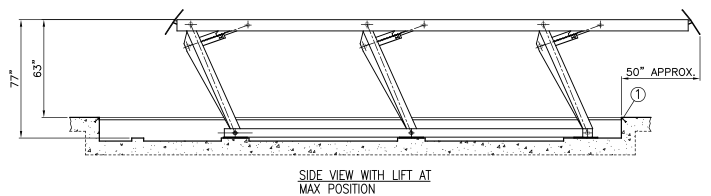

OPTIONAL ACCESSORIES

EQUIPMENT FOOTPRINT

Архангельск (8182)63-90-72
Астана (7172)727-132
Астрахань (8512)99-46-04
Барнаул (3852)73-04-60
Белгород (4722)40-23-64
Брянск (4832)59-03-52
Владивосток (423)249-28-31
Волгоград (844)278-03-48
Вологда (8172)26-41-59
Воронеж (473)204-51-73
Екатеринбург (343)384-55-89
Иваново (4932)77-34-06

Ижевск (3412)26-03-58
Иркутск (395)279-98-46
Казань (843)206-01-48
Калининград (4012)72-03-81
Калуга (4842)92-23-67
Кемерово (3842)65-04-62
Киров (8332)68-02-04
Краснодар (861)203-40-90
Красноярск (391)204-63-61
Курск (4712)77-13-04
Липецк (4742)52-20-81
Киргизия (996)312-96-26-47

Магнитогорск (3519)55-03-13
Москва (495)268-04-70
Мурманск (8152)59-64-93
Набережные Челны (8552)20-53-41
Нижегород (831)429-08-12
Новокузнецк (3843)20-46-81
Новосибирск (383)227-86-73
Омск (3812)21-46-40
Орел (4862)44-53-42
Оренбург (3532)37-68-04
Пенза (8412)22-31-16
Россия (495)268-04-70

Пермь (342)205-81-47
Ростов-на-Дону (863)308-18-15
Рязань (4912)46-61-64
Самара (846)206-03-16
Санкт-Петербург (812)309-46-40
Саратов (845)249-38-78
Севастополь (8692)22-31-93
Симферополь (3652)67-13-56
Смоленск (4812)29-41-54
Сочи (862)225-72-31
Ставрополь (8652)20-65-13
Казахстан (772)734-952-31

Сургут (3462)77-98-35
Тверь (4822)63-31-35
Томск (3822)98-41-53
Тула (4872)74-02-29
Тюмень (3452)66-21-18
Ульяновск (8422)24-23-59
Уфа (347)229-48-12
Хабаровск (4212)92-98-04
Челябинск (351)202-03-61
Череповец (8202)49-02-64
Ярославль (4852)69-52-93