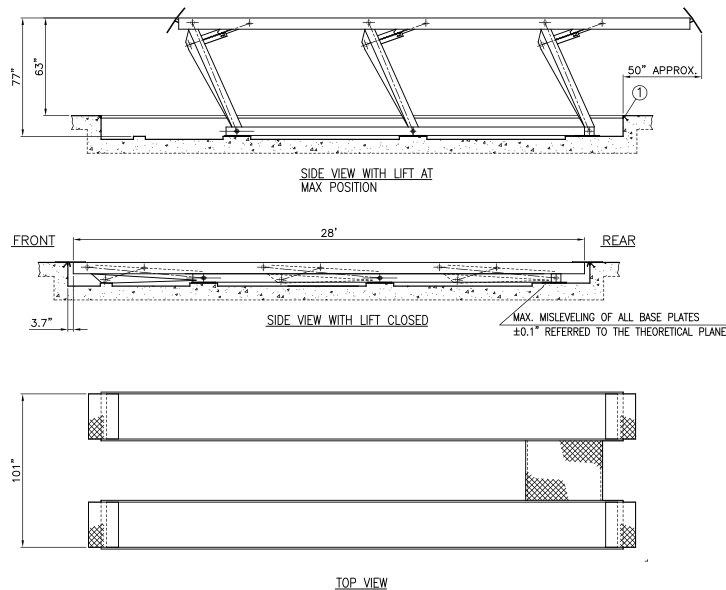

OPTIONAL ACCESSORIES

EQUIPMENT FOOTPRINT

Архангельск (8182)63-90-72
Астана (7172)727-132
Астрахань (8512)99-46-04
Барнаул (3852)73-04-60
Белгород (4722)40-23-64
Брянск (4832)59-03-52
Владивосток (423)249-28-31
Волгоград (844)278-03-48
Вологда (8172)26-41-59
Воронеж (473)204-51-73
Екатеринбург (343)384-55-89
Иваново (4932)77-34-06

Ижевск (3412)26-03-58
Иркутск (395)279-98-46
Казань (843)206-01-48
Калининград (4012)72-03-81
Калуга (4842)92-23-67
Кемерово (3842)65-04-62
Киров (8332)68-02-04
Краснодар (861)203-40-90
Красноярск (391)204-63-61
Курск (4712)77-13-04
Липецк (4742)52-20-81

Киргизия (996)312-96-26-47

Магнитогорск (3519)55-03-13
Москва (495)268-04-70
Мурманск (8152)59-64-93
Набережные Челны (8552)20-53-41
Нижний Новгород (831)429-08-12
Новокузнецк (3843)20-46-81
Новосибирск (383)227-86-73
Омск (3812)21-46-40
Оренбург (3532)37-68-04
Пенза (8412)22-31-16

Россия (495)268-04-70

Пермь (342)205-81-47
Ростов-на-Дону (863)308-18-15
Рязань (4912)46-61-64
Самара (846)206-03-16
Санкт-Петербург (812)309-46-40
Саратов (845)249-38-78
Севастополь (8692)22-31-93
Симферополь (3652)67-13-56
Смоленск (4812)29-41-54
Сочи (862)225-72-31
Ставрополь (8652)20-65-13

Казахстан (772)734-952-31

Сургут (3462)77-98-35
Тверь (4822)63-31-35
Томск (3822)98-41-53
Тула (4872)74-02-29
Тюмень (3452)66-21-18
Ульяновск (8422)24-23-59
Уфа (347)229-48-12
Хабаровск (4212)92-98-04
Челябинск (351)202-03-61
Череповец (8202)49-02-64
Ярославль (4852)69-52-93